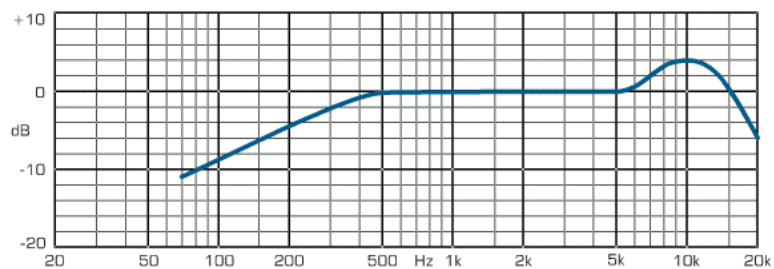

Frequency curve: Cardioid